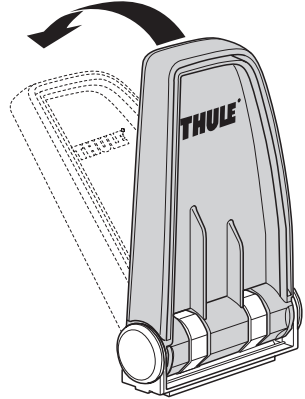

➤ Instructions

Thule Fold Down Load Stop 315007

i

i

Thule ProBar Evo

1

45°

45°