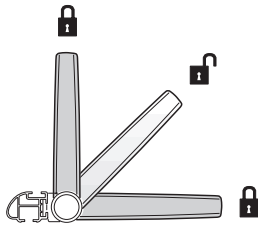

➤ Instructions

Thule Fold Down Load Stop 315007

i

i

Thule ProBar Evo

1

45°

45°