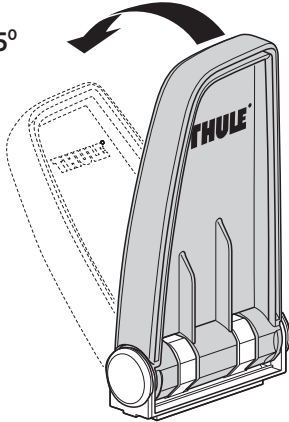

➤ Instructions

Thule Fold Down Load Stop 315007

i

i

Thule ProBar Evo

1

45°

45°