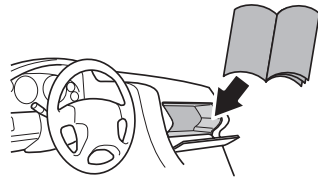

➤ Instructions

Thule Fold Down Load Stop 315007

i

i

Thule ProBar Evo

1

45°

45°