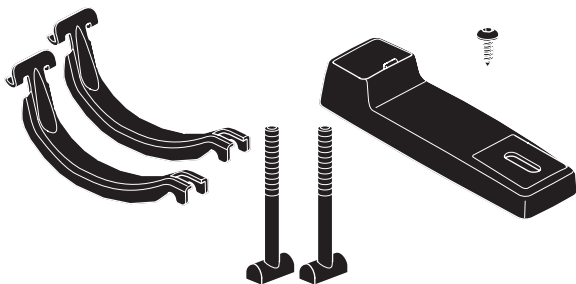

› Instructions

Thule FastRide & TopRide
Around-the-bar Adapter
889900

Thule TopRide

Thule FastRide

1

2

A

2-3