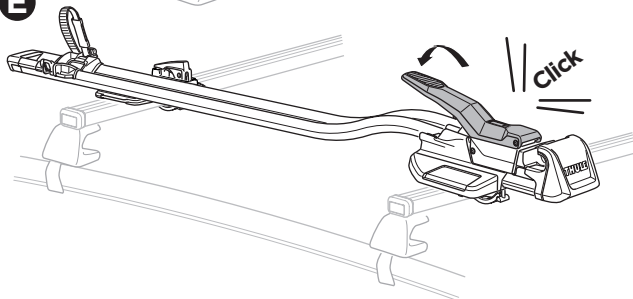

Not Released

D

E

www.thule.com

info@thule.com

Thule Sweden AB, Borggatan 5
335 73 Hillerstorp, SWEDEN

5560010001

» PART OF THULE GROUP

© Thule Group 2020. All rights reserved.