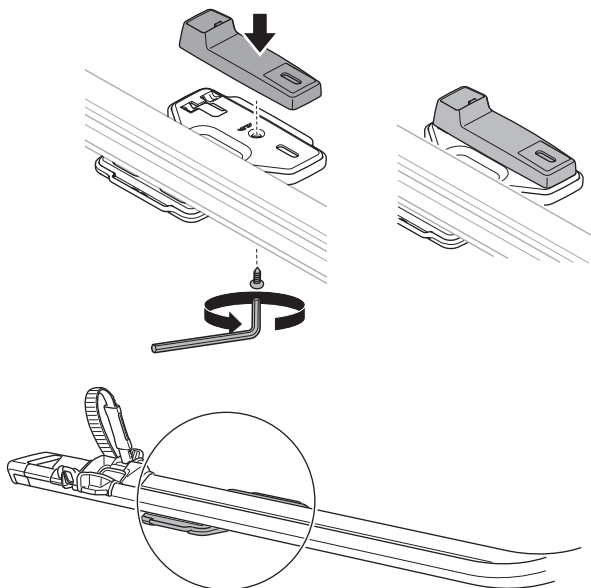

› Instructions

Thule FastRide & TopRide
Around-the-bar Adapter
889900

Thule TopRide

Thule FastRide

1

2

A

2-3