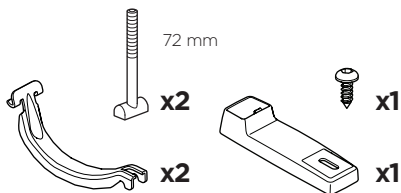

› Instructions

Thule FastRide & TopRide
Around-the-bar Adapter
889900

Thule TopRide

Thule FastRide

1

2

A

2-3

2-3

B

3

A

B

C

Alt 1.

Alt 2.