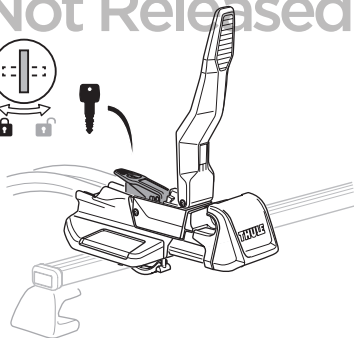

Not Released

D