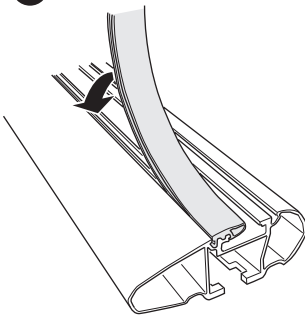

1

BAR

3

Thule
WingBar Evo

A

B

C

D