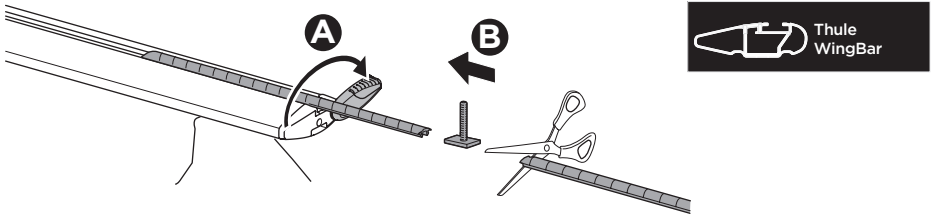

i

Thule Sweden AB, Borggatan 5
335 73 Hillerstorp, SWEDEN

› PART OF THULE GROUP

info@thule.com

© Thule Group 2019. All rights reserved.

www.thule.com

501-8436-01