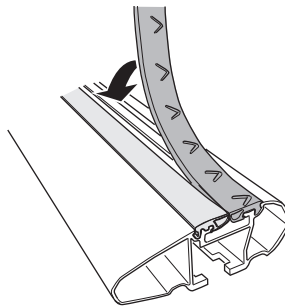

1

BAR

3

Thule
WingBar Evo

A

B

C

D