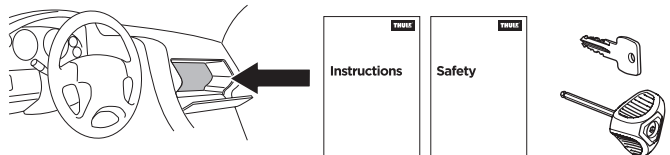

i

Thule Sweden AB, Borggatan 5
335 73 Hillerstorp, SWEDEN

› PART OF THULE GROUP

info@thule.com

© Thule Group 2019. All rights reserved.

www.thule.com

501-8436-01