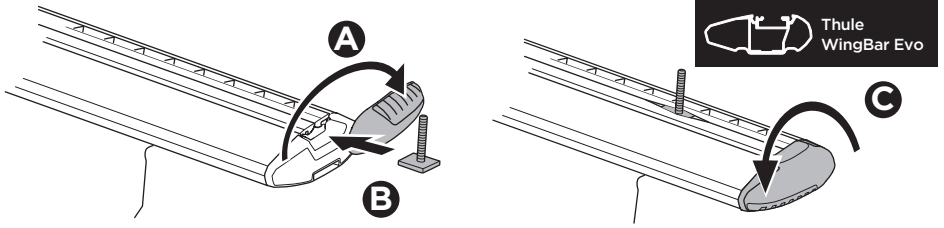

i

Thule Sweden AB, Borggatan 5
335 73 Hillerstorp, SWEDEN

› PART OF THULE GROUP

info@thule.com

© Thule Group 2019. All rights reserved.

www.thule.com

501-8436-01