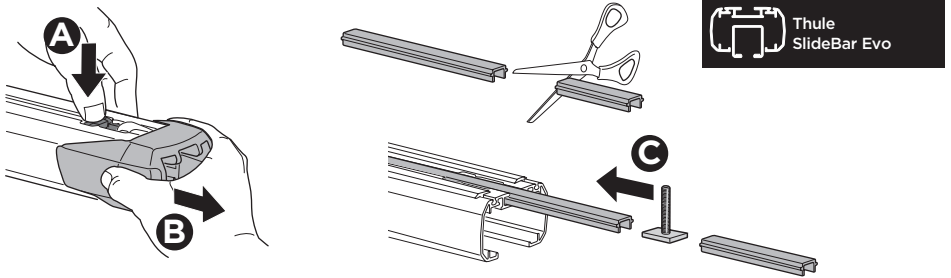

i

Thule Sweden AB, Borggatan 5
335 73 Hillerstorp, SWEDEN

› PART OF THULE GROUP

info@thule.com

© Thule Group 2019. All rights reserved.

www.thule.com

501-8436-01