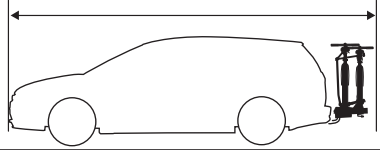

CITY CRASH
 Complies with ISO norm

Thule EasyFold XT 2

933100 / 933300 Left-hand traffic /
 933101 Black

Thule EasyFold XT 2

933101 Black

i

22-80 mm

D.1