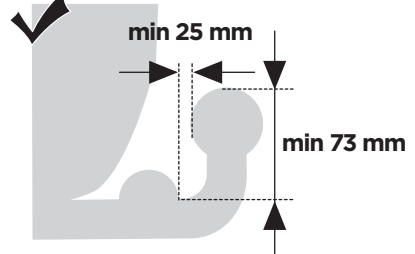

CITY CRASH
 Complies with ISO norm

Thule EasyFold XT 2

933100 / 933300 Left-hand traffic /
 933101 Black

Thule EasyFold XT 2

933101 Black

i

22-80 mm

D.1

Aluminium
or GGG40

min 40 mm

ok

min 25 mm

min 73 mm

Not ok

< 73 mm

i