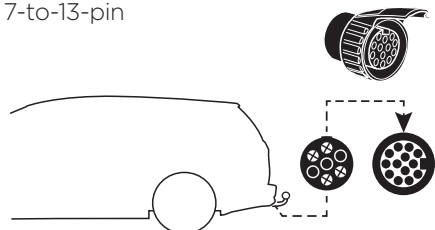

Thule EasyFold XT Carrying Bag 2 9311

Thule XXL Fatbike Wheel Straps 985

Thule Adapter 9906 7-to-13-pin

Thule EasyFold XT Loading Ramp

9334

Thule Bike Frame Adapter

982

Thule 3rd Brake Light