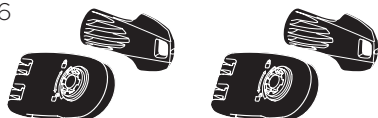

9904

Thule Wheel Adapter

9772

Thule Number Plate

9762

Thule Wheel Strap Locks

986

Thule Carbon Frame Protector