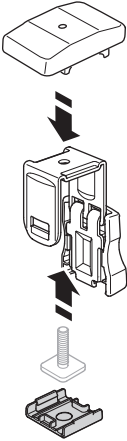

5

THULE
SquareBar

Thule SquareBar
Adapter 8897

x4

A