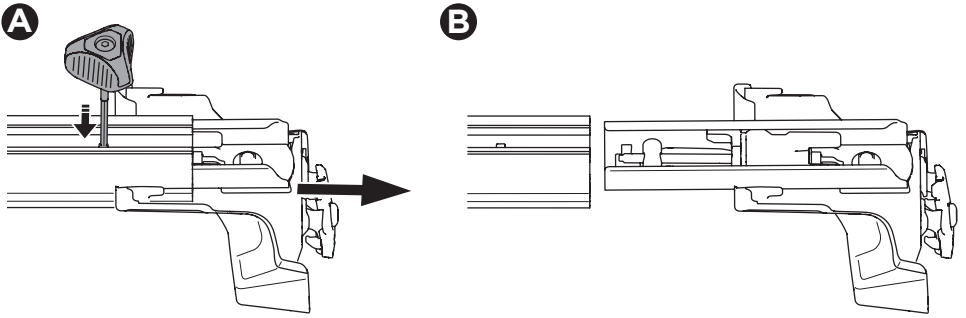

i

Thule Sweden AB, Borggatan 5
335 73 Hillerstorp, SWEDEN

› PART OF THULE GROUP

info@thule.com

© Thule Group 2021. All rights reserved.

www.thule.com

5560075001