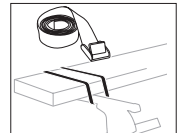

**CITY CRASH**

Complies with ISO norm

ISO 11154-E

**i**

6 kg  
13.2 lbs

**i**

Max 130 km/h  
80 Mph

80 km/h  
50 Mph