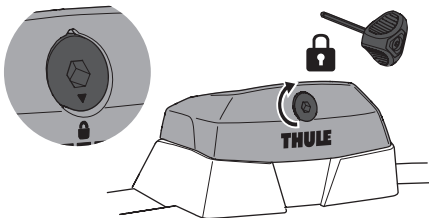

i

i

Accessory

Thule Fixpoint Kit Cover
710750

1

2

3

i