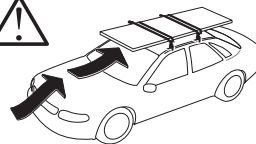

**CITY CRASH**

Complies with ISO norm

ISO 11154-E

**i**

6 kg  
13.2 lbs

**i**

Max 130 km/h  
80 Mph

80 km/h  
50 Mph