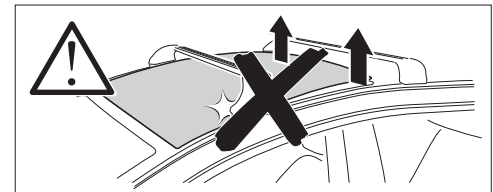

1

Kit 187130

BMW 4-Series Gran Coupé (G26), 5-dr Hatchback, 22-

ISO 11154-E

This kit is only for vehicles with fixpoint mounting.

3

4

5