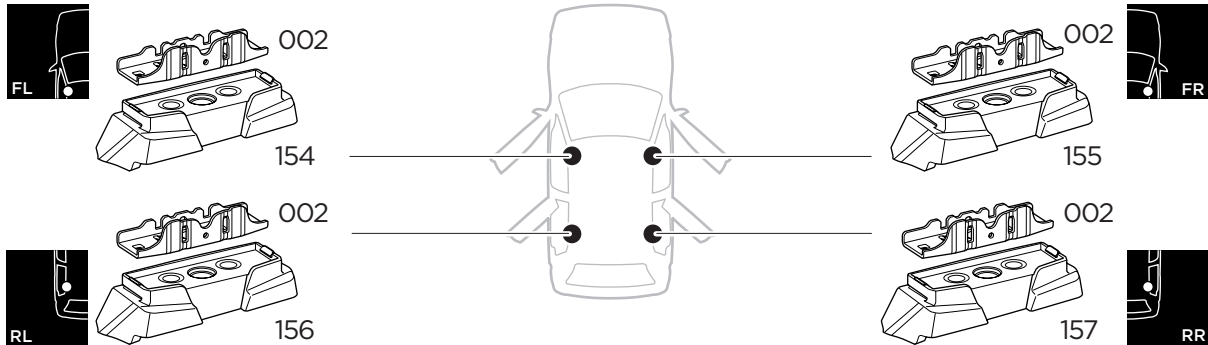

1

Kit 187130

BMW 4-Series Gran Coupé (G26), 5-dr Hatchback, 22-

ISO 11154-E

This kit is only for vehicles with fixpoint mounting.

3

4

5