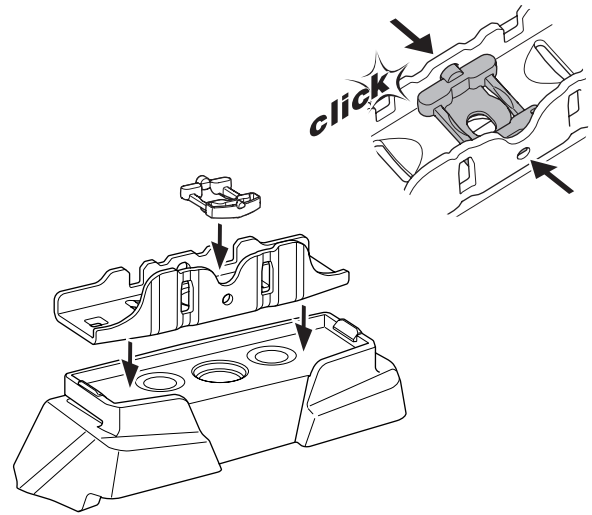

1

Kit 187130

BMW 4-Series Gran Coupé (G26), 5-dr Hatchback, 22-

ISO 11154-E

This kit is only for vehicles with fixpoint mounting.

3

4

5