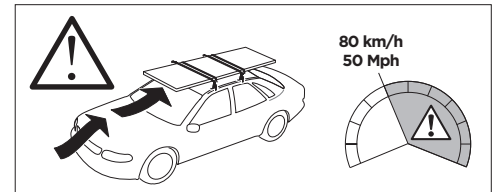

1

Kit 187130

BMW 4-Series Gran Coupé (G26), 5-dr Hatchback, 22-

ISO 11154-E

This kit is only for vehicles with fixpoint mounting.

3

4

5