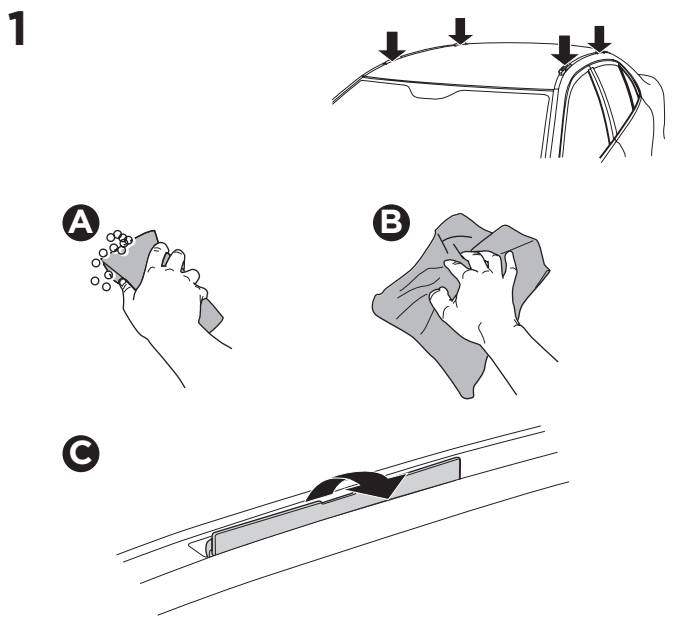

1

Kit 187130

BMW 4-Series Gran Coupé (G26), 5-dr Hatchback, 22-

ISO 11154-E

This kit is only for vehicles with fixpoint mounting.

3

4

5