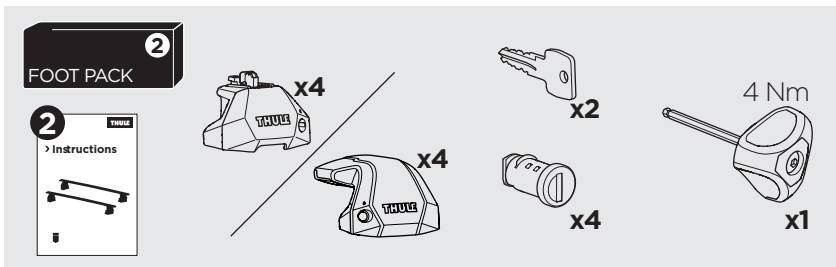

1

Kit 187130

BMW 4-Series Gran Coupé (G26), 5-dr Hatchback, 22-

ISO 11154-E

This kit is only for vehicles with fixpoint mounting.

3

4

5