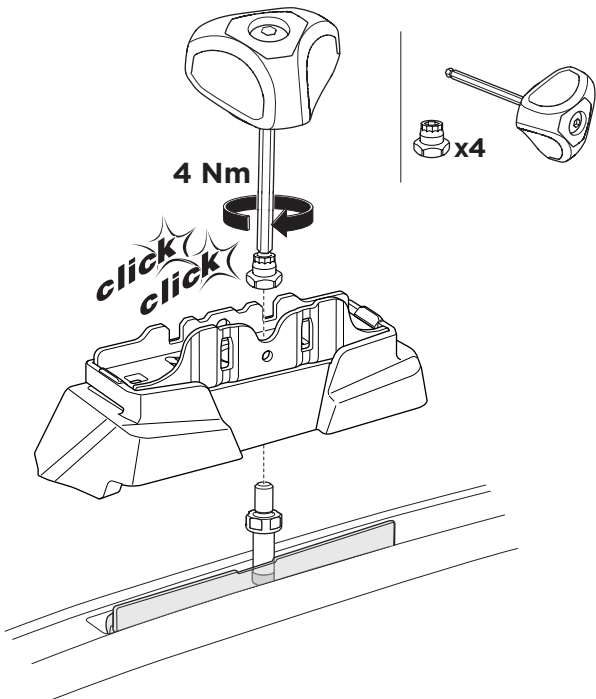

1

Kit 187130

BMW 4-Series Gran Coupé (G26), 5-dr Hatchback, 22-

ISO 11154-E

This kit is only for vehicles with fixpoint mounting.

3

4

5