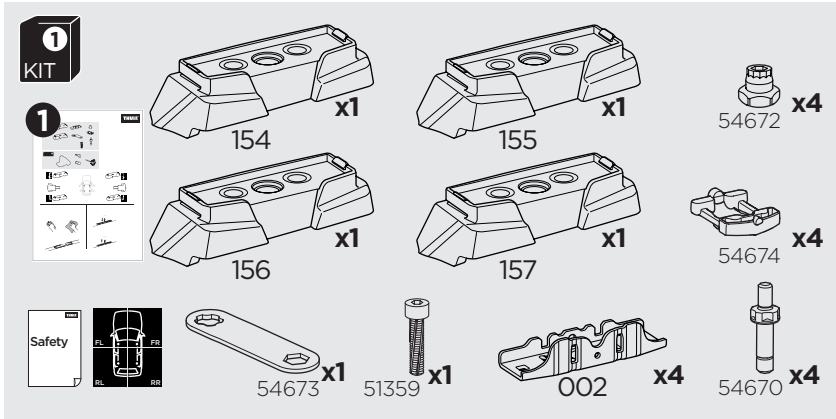

1

Kit 187130

BMW 4-Series Gran Coupé (G26), 5-dr Hatchback, 22-

ISO 11154-E

This kit is only for vehicles with fixpoint mounting.

3

4

5