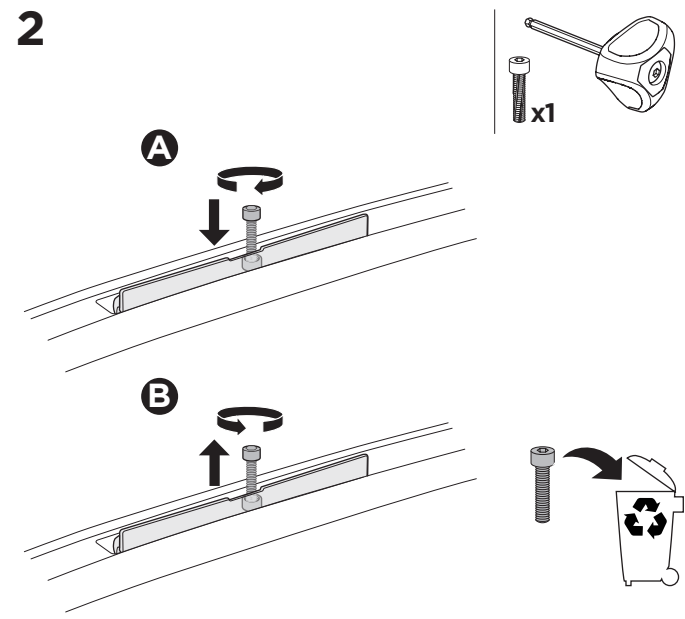

1

Kit 187130

BMW 4-Series Gran Coupé (G26), 5-dr Hatchback, 22-

ISO 11154-E

This kit is only for vehicles with fixpoint mounting.

3

4

5