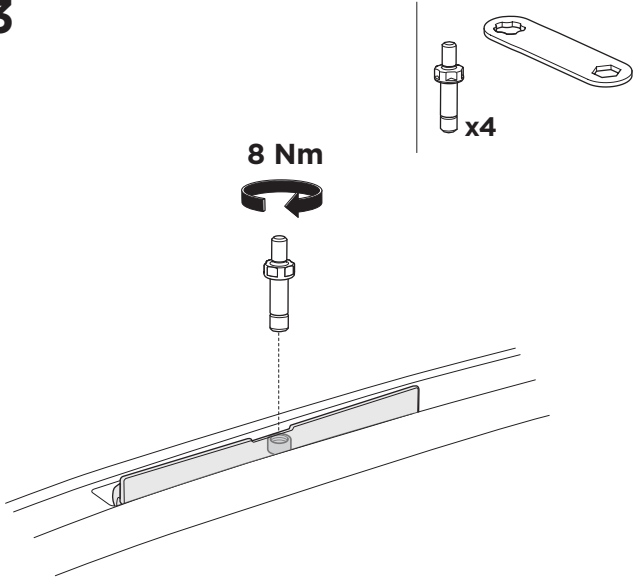

1

Kit 187130

BMW 4-Series Gran Coupé (G26), 5-dr Hatchback, 22-

ISO 11154-E

This kit is only for vehicles with fixpoint mounting.

3

4

5