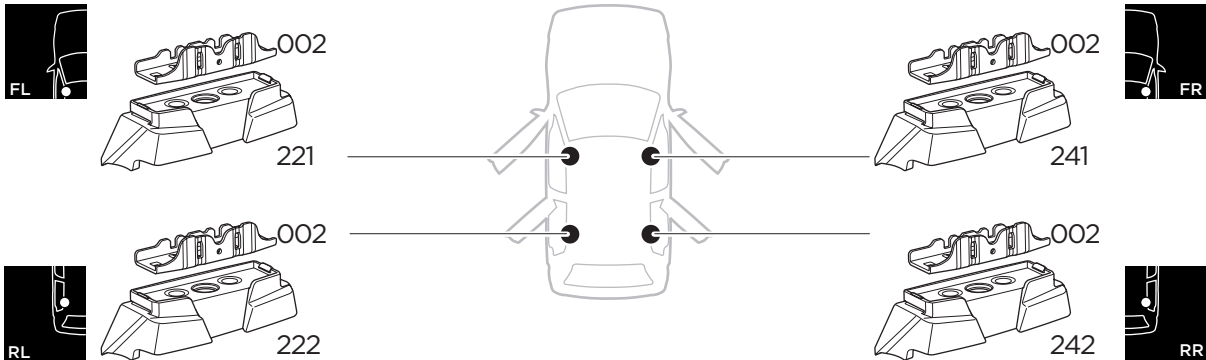

1

Kit 187111

SUBARU Impreza, 5-dr Hatchback, 17-

ISO 11154-E

This kit is only for vehicles with fixpoint mounting.

3

4

5