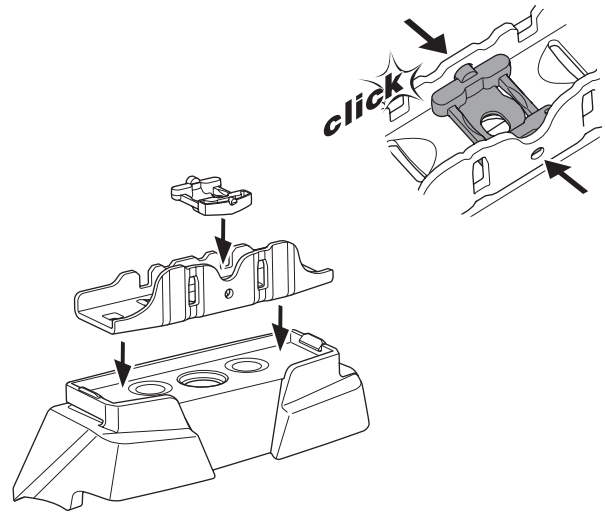

1

Kit 187111

SUBARU Impreza, 5-dr Hatchback, 17-

ISO 11154-E

This kit is only for vehicles with fixpoint mounting.

3

4

5