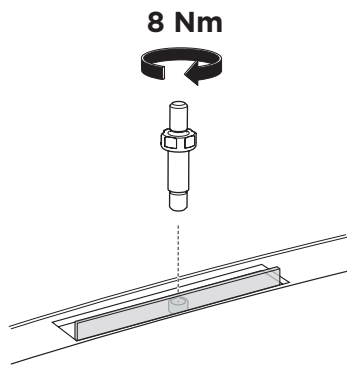

1

Kit 187111

SUBARU Impreza, 5-dr Hatchback, 17-

ISO 11154-E

This kit is only for vehicles with fixpoint mounting.

3

4

5