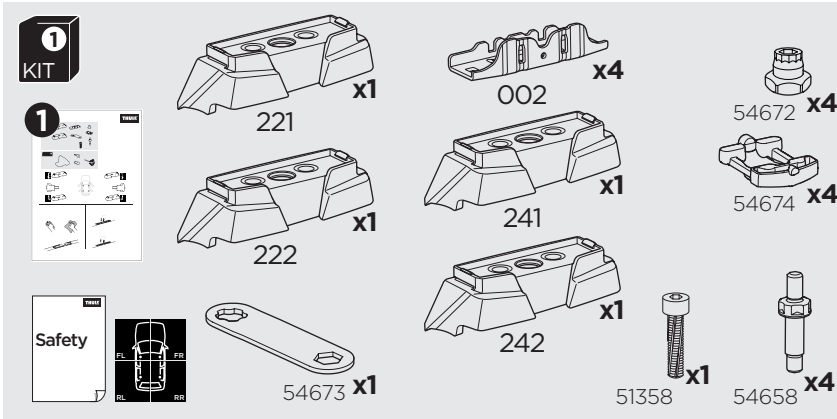

1

Kit 187111

SUBARU Impreza, 5-dr Hatchback, 17-

ISO 11154-E

This kit is only for vehicles with fixpoint mounting.

3

4

5