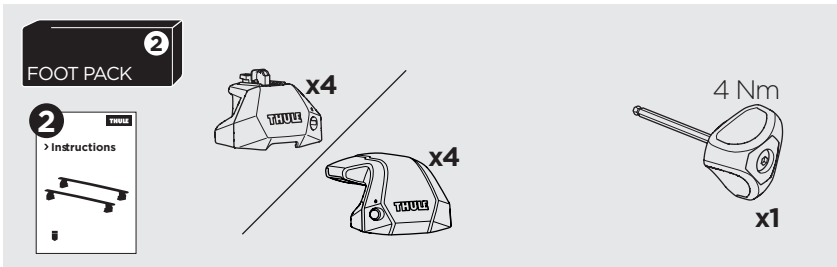

1

Kit 187111

SUBARU Impreza, 5-dr Hatchback, 17-

ISO 11154-E

This kit is only for vehicles with fixpoint mounting.

3

4

5