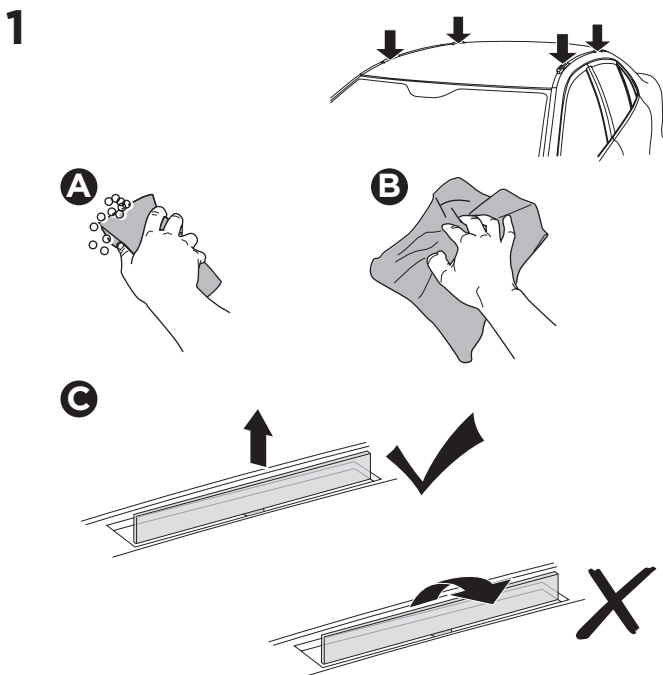

1

Kit 187111

SUBARU Impreza, 5-dr Hatchback, 17-

ISO 11154-E

This kit is only for vehicles with fixpoint mounting.

3

4

5