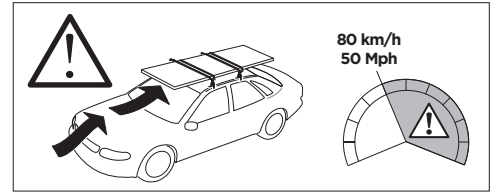

1

Kit 187111

SUBARU Impreza, 5-dr Hatchback, 17-

ISO 11154-E

This kit is only for vehicles with fixpoint mounting.

3

4

5