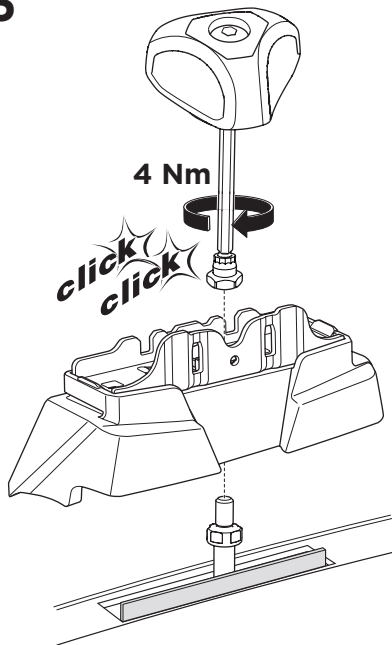

1

Kit 187111

SUBARU Impreza, 5-dr Hatchback, 17-

ISO 11154-E

This kit is only for vehicles with fixpoint mounting.

3

4

5