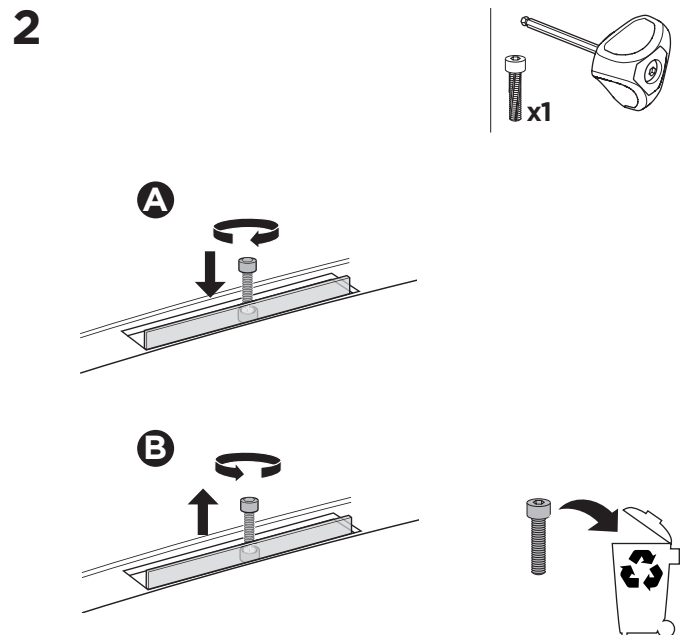

1

Kit 187111

SUBARU Impreza, 5-dr Hatchback, 17-

ISO 11154-E

This kit is only for vehicles with fixpoint mounting.

3

4

5