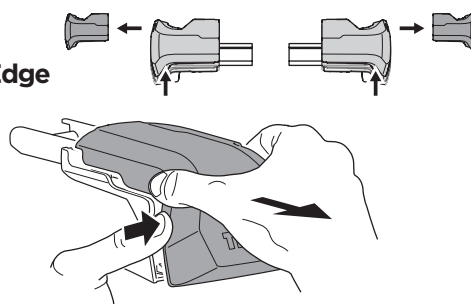

1

Kit 186078

SEAT Arona, 5-dr SUV, 18-
VW Golf Alltrack, 5-dr Estate, 15-
VW Golf Variant/Sportcombi (VII), 5-dr Estate, 13-
VW Touran II (5T), 5-dr MPV, 15-

ISO 11154-E

This kit is only for vehicles with flush railing.

1

Evo

Edge

2

3

4

5

2