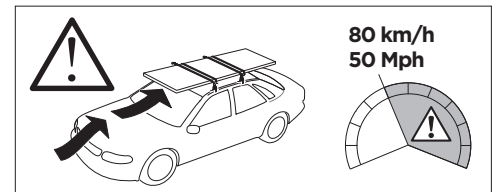

1

Kit 186078

SEAT Arona, 5-dr SUV, 18-
 VW Golf Alltrack, 5-dr Estate, 15-
 VW Golf Variant/Sportcombi (VII), 5-dr Estate, 13-
 VW Touran II (5T), 5-dr MPV, 15-

ISO 11154-E

This kit is only for vehicles with flush railing.