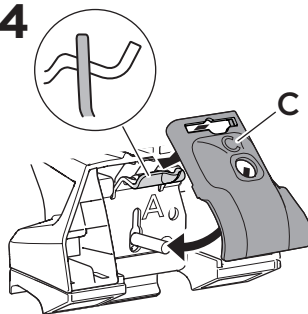

1

Kit 186078

SEAT Arona, 5-dr SUV, 18-
VW Golf Alltrack, 5-dr Estate, 15-
VW Golf Variant/Sportcombi (VII), 5-dr Estate, 13-
VW Touran II (5T), 5-dr MPV, 15-

ISO 11154-E

This kit is only for vehicles with flush railing.

1

Evo

Edge

2

3

4

5

2