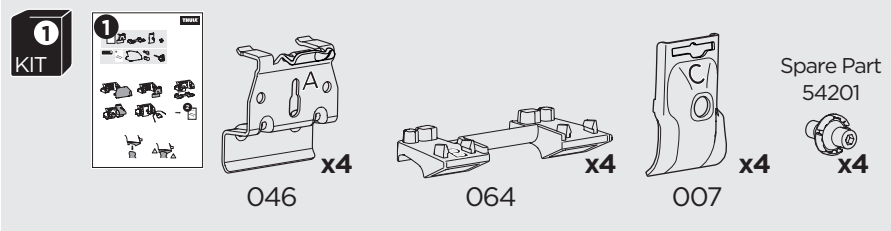

1

Kit 186078

SEAT Arona, 5-dr SUV, 18-
 VW Golf Alltrack, 5-dr Estate, 15-
 VW Golf Variant/Sportcombi (VII), 5-dr Estate, 13-
 VW Touran II (5T), 5-dr MPV, 15-

ISO 11154-E

This kit is only for vehicles with flush railing.