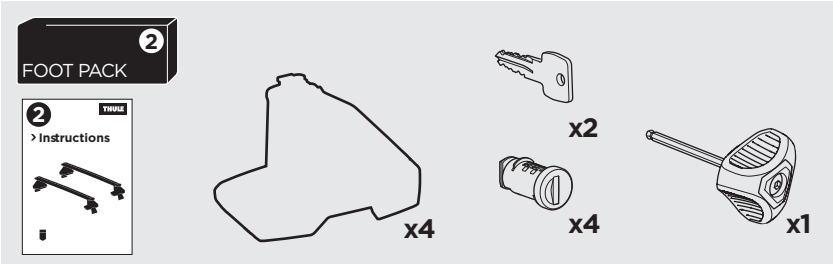

1

Kit 145299

OPEL Mokka (B), 5-dr SUV, 21-

OPEL Mokka-e (B), 5-dr SUV, 21-

ISO 11154-E

| THULE WingBar Evo | THULE WingBar Edge | THULE WingBar | THULE SquareBar Evo | Evo X (scale) | Edge X (scale) |
|---------------------------------|--------------------|---------------|---------------------|---------------|----------------|
| OPEL Mokka (B), 5-dr SUV, 21- | | | | 34,5 | J |
| OPEL Mokka-e (B), 5-dr SUV, 21- | | | | 34,5 | J |

| THULE ProBar Evo | THULE SlideBar Evo | X (mm/inch) | |
|---------------------------------|--------------------|------------------|--|
| OPEL Mokka (B), 5-dr SUV, 21- | | 996 mm / 39 1/4" | |
| OPEL Mokka-e (B), 5-dr SUV, 21- | | 996 mm / 39 1/4" | |

| THULE ProBar Evo | THULE SlideBar Evo | Y (mm/inch) |
|---------------------------------|--------------------|------------------|
| OPEL Mokka (B), 5-dr SUV, 21- | | 956 mm / 37 5/8" |
| OPEL Mokka-e (B), 5-dr SUV, 21- | | 956 mm / 37 5/8" |

| | W (mm/inch) | Z (mm/inch) |
|---------------------------------|------------------|------------------|
| OPEL Mokka (B), 5-dr SUV, 21- | 730 mm / 28 3/4" | 260 mm / 10 1/4" |
| OPEL Mokka-e (B), 5-dr SUV, 21- | 730 mm / 28 3/4" | 260 mm / 10 1/4" |