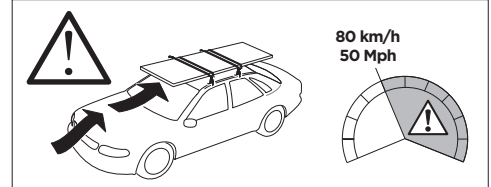

ISO 11154-E