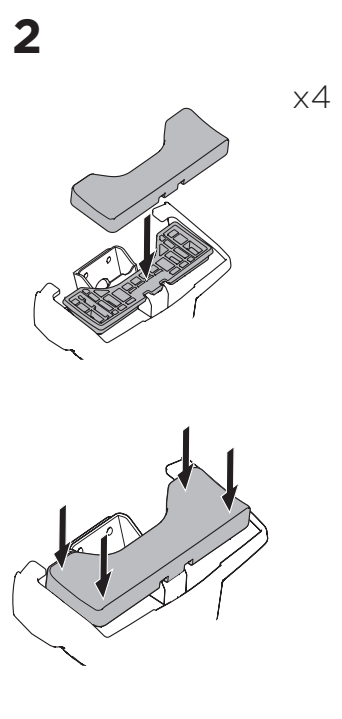

1

Kit 145299

OPEL Mokka (B), 5-dr SUV, 21-

OPEL Mokka-e (B), 5-dr SUV, 21-

ISO 11154-E

| THULE WingBar Evo | THULE WingBar Edge | THULE WingBar | THULE SquareBar Evo | Evo X (scale) | Edge X (scale) |
|---------------------------------|--------------------|---------------|---------------------|---------------|----------------|
| OPEL Mokka (B), 5-dr SUV, 21- | | | | 34,5 | J |
| OPEL Mokka-e (B), 5-dr SUV, 21- | | | | 34,5 | J |

| THULE ProBar Evo | THULE SlideBar Evo | X (mm/inch) | |
|---------------------------------|--------------------|------------------|--|
| OPEL Mokka (B), 5-dr SUV, 21- | | 996 mm / 39 1/4" | |
| OPEL Mokka-e (B), 5-dr SUV, 21- | | 996 mm / 39 1/4" | |

| THULE ProBar Evo | THULE SlideBar Evo | Y (mm/inch) |
|---------------------------------|--------------------|------------------|
| OPEL Mokka (B), 5-dr SUV, 21- | | 956 mm / 37 5/8" |
| OPEL Mokka-e (B), 5-dr SUV, 21- | | 956 mm / 37 5/8" |

| | W (mm/inch) | Z (mm/inch) |
|---------------------------------|------------------|------------------|
| OPEL Mokka (B), 5-dr SUV, 21- | 730 mm / 28 3/4" | 260 mm / 10 1/4" |
| OPEL Mokka-e (B), 5-dr SUV, 21- | 730 mm / 28 3/4" | 260 mm / 10 1/4" |