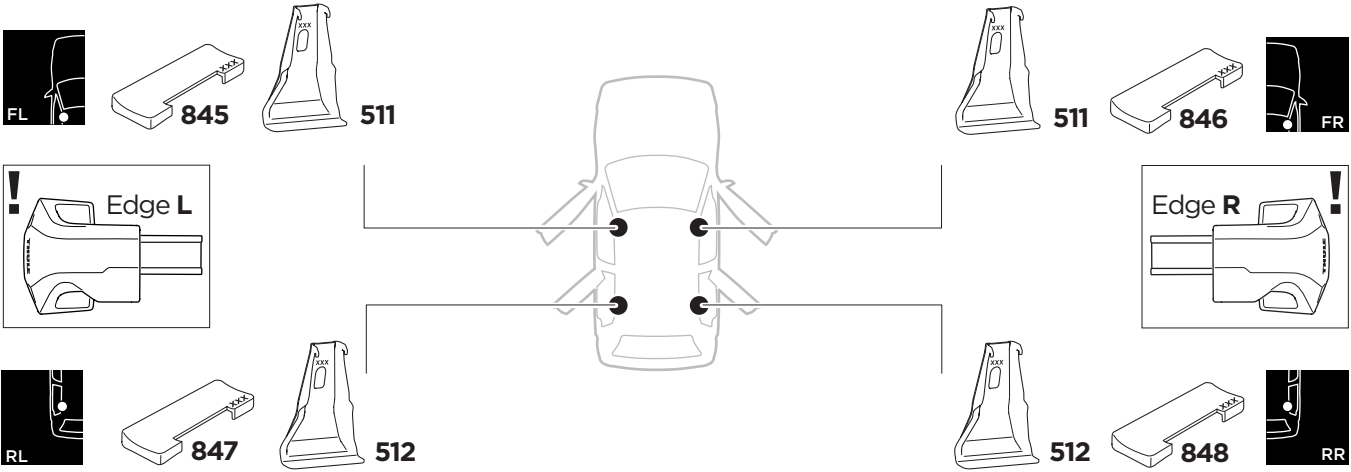

1

Kit 145299

OPEL Mokka (B), 5-dr SUV, 21-

OPEL Mokka-e (B), 5-dr SUV, 21-

ISO 11154-E

| THULE WingBar Evo | THULE WingBar Edge | THULE WingBar | THULE SquareBar Evo | Evo X (scale) | Edge X (scale) |
|---------------------------------|--------------------|---------------|---------------------|---------------|----------------|
| OPEL Mokka (B), 5-dr SUV, 21- | | | | 34,5 | J |
| OPEL Mokka-e (B), 5-dr SUV, 21- | | | | 34,5 | J |

| THULE ProBar Evo | THULE SlideBar Evo | X (mm/inch) | |
|---------------------------------|--------------------|------------------|--|
| OPEL Mokka (B), 5-dr SUV, 21- | | 996 mm / 39 1/4" | |
| OPEL Mokka-e (B), 5-dr SUV, 21- | | 996 mm / 39 1/4" | |

| THULE ProBar Evo | THULE SlideBar Evo | Y (mm/inch) |
|---------------------------------|--------------------|------------------|
| OPEL Mokka (B), 5-dr SUV, 21- | | 956 mm / 37 5/8" |
| OPEL Mokka-e (B), 5-dr SUV, 21- | | 956 mm / 37 5/8" |

| | W (mm/inch) | Z (mm/inch) |
|---------------------------------|------------------|------------------|
| OPEL Mokka (B), 5-dr SUV, 21- | 730 mm / 28 3/4" | 260 mm / 10 1/4" |
| OPEL Mokka-e (B), 5-dr SUV, 21- | 730 mm / 28 3/4" | 260 mm / 10 1/4" |