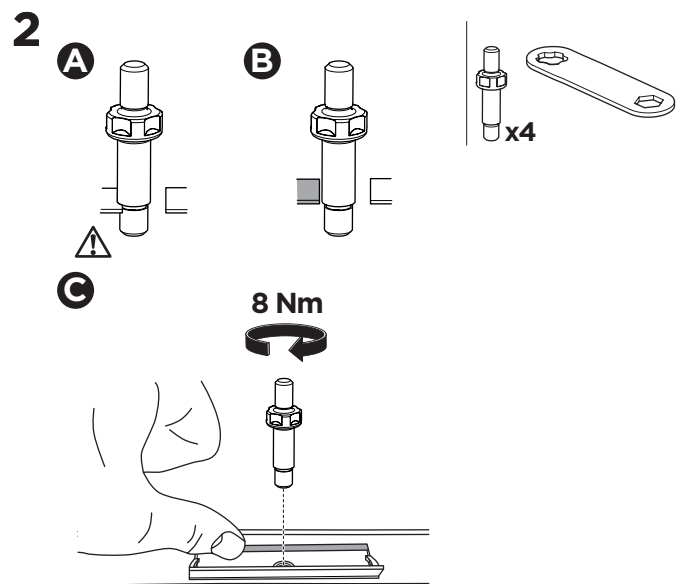

1

Kit 187189

MERCEDES E-Class (W214), 4-dr Sedan, 24-

This kit is only for vehicles with fixpoint mounting.

3

4

5

i