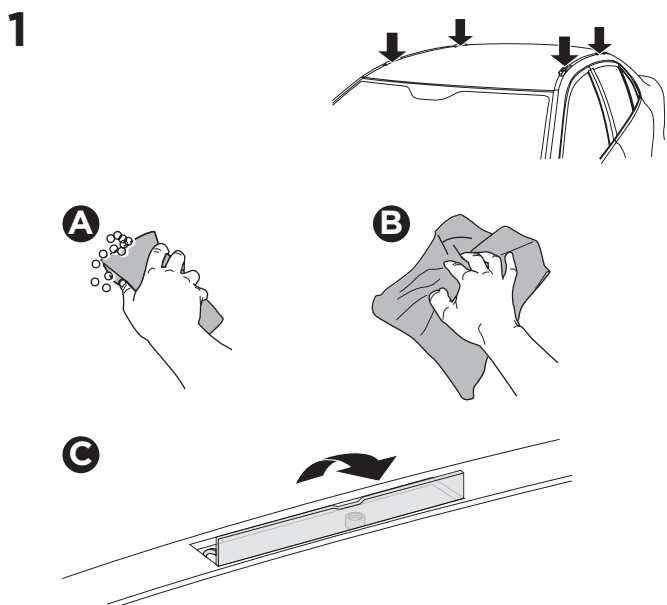

1

Kit 187189

MERCEDES E-Class (W214), 4-dr Sedan, 24-

This kit is only for vehicles with fixpoint mounting.

3

4

5

i