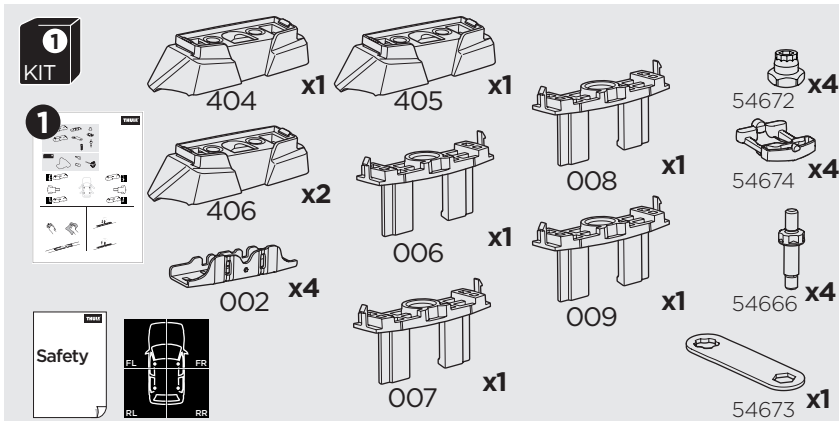

1

Kit 187189

MERCEDES E-Class (W214), 4-dr Sedan, 24-

This kit is only for vehicles with fixpoint mounting.

3

4

5

i