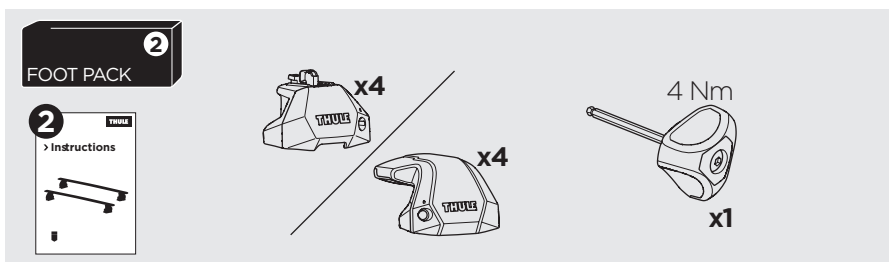

1

Kit 187189

MERCEDES E-Class (W214), 4-dr Sedan, 24-

This kit is only for vehicles with fixpoint mounting.

3

4

5

i