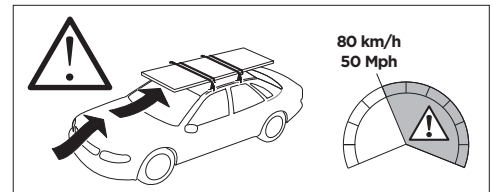

1

Kit 187189

MERCEDES E-Class (W214), 4-dr Sedan, 24-

This kit is only for vehicles with fixpoint mounting.

3

4

5

i