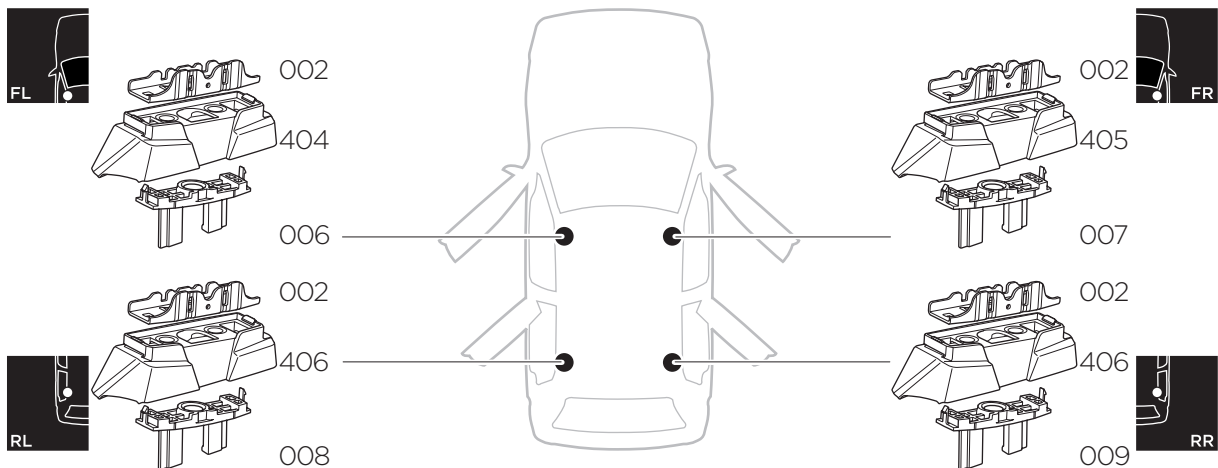

1

Kit 187189

MERCEDES E-Class (W214), 4-dr Sedan, 24-

This kit is only for vehicles with fixpoint mounting.

3

4

5

i