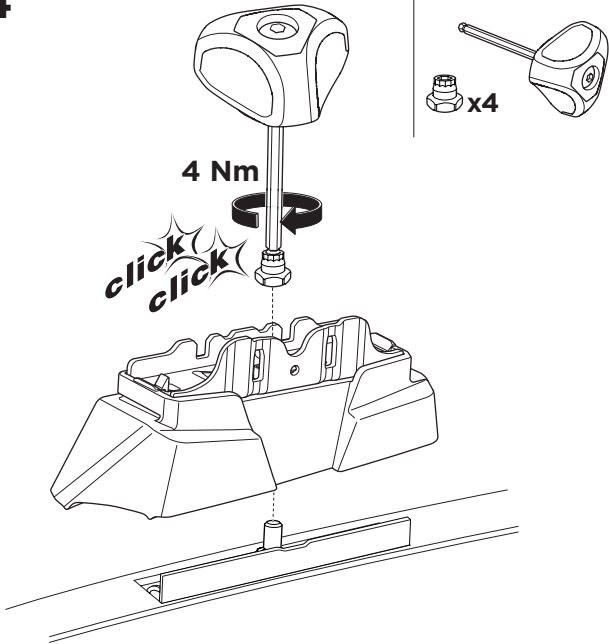

1

Kit 187189

MERCEDES E-Class (W214), 4-dr Sedan, 24-

This kit is only for vehicles with fixpoint mounting.

3

4

5

i